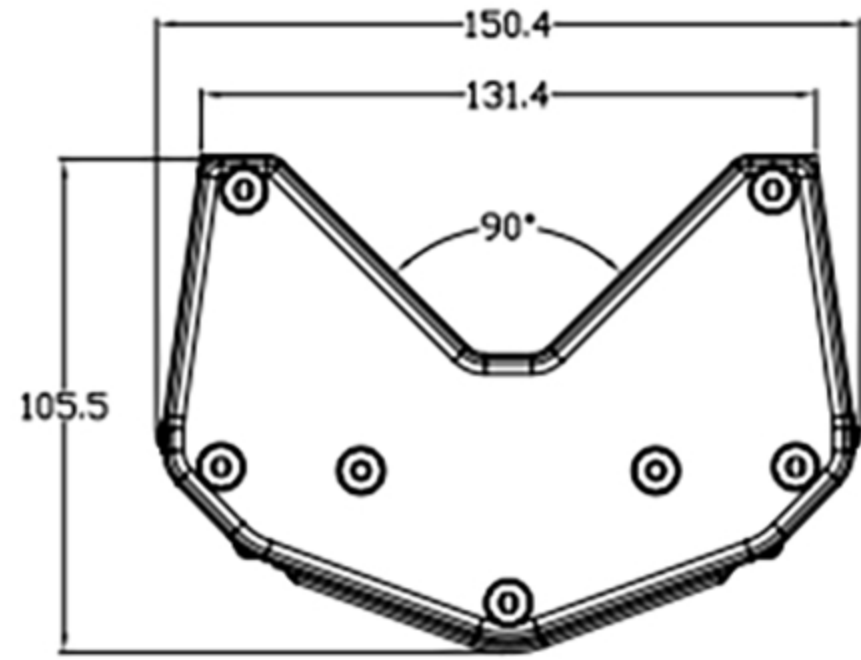

REV	ECO NO.	APPD
A		

x ± 0.2	x' ± 0.2'	UNITS mm	NAME (INTENDED USE)		
.x ± 0.1	.x' ± 0.1'	WEIGHT kg	001-0001-001		
.xx ± 0.01	.xx' ± 0.01'	FINISH	PART NO. (INTENDED USE)	TITLE:	
.xxx ±	.xxx' ±		001-0001-001	Racking Sensor Light	
			APPD:	SKU: RACKSENLT	
			CHKD:		
			DR: 15/04/22		
			SCALE	SHEET	REV.
			1/1	1/1	A