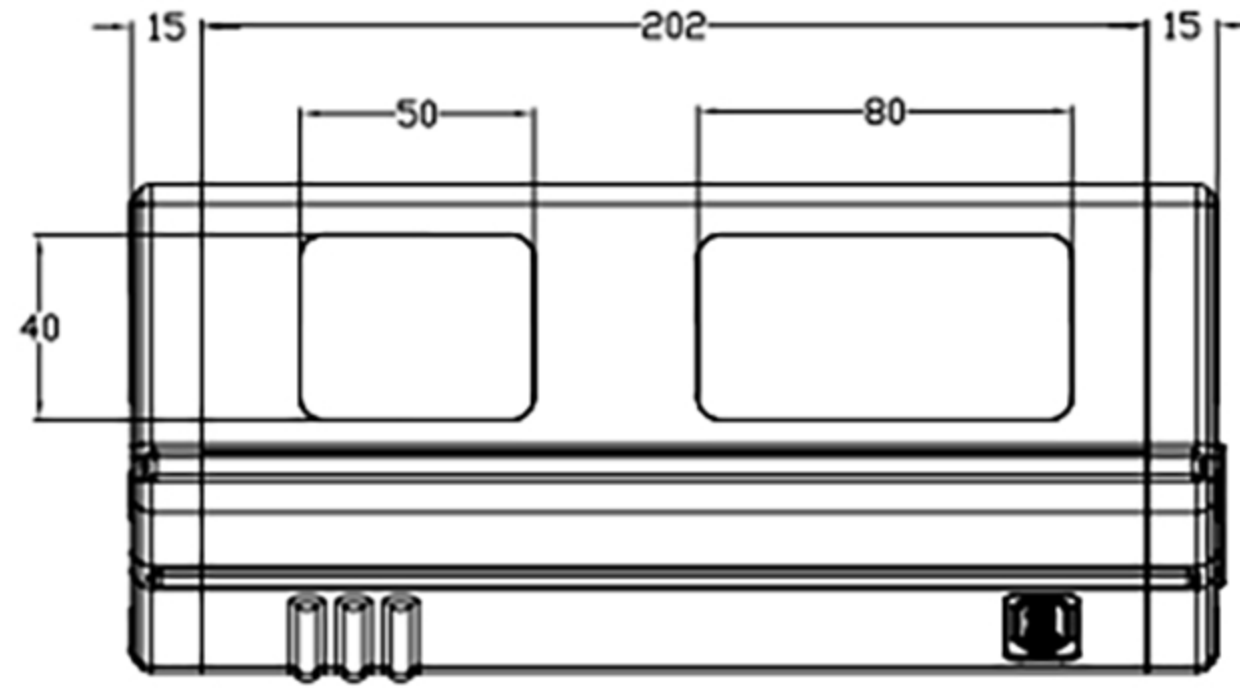

REV	ECO NO.	APPD
A		

x ± 0.2	x' ± 0.2'	UNITS mm	NAME (INTENDED USE)		
.x ± 0.1	.x' ± 0.1'	WEIGHT kg	001-0001-001		
.xx ± 0.01	.xx' ± 0.01'	FINISH	PART NO. (INTENDED USE)	TITLE:	
.xxx ±	.xxx' ±		001-0001-001	Racking Sensor Light	
			APPD:	SKU: RACKSENLT	
			CHKD:		
			DR: 15/04/22		
			SCALE	SHEET	REV.
			1/1	1/1	A