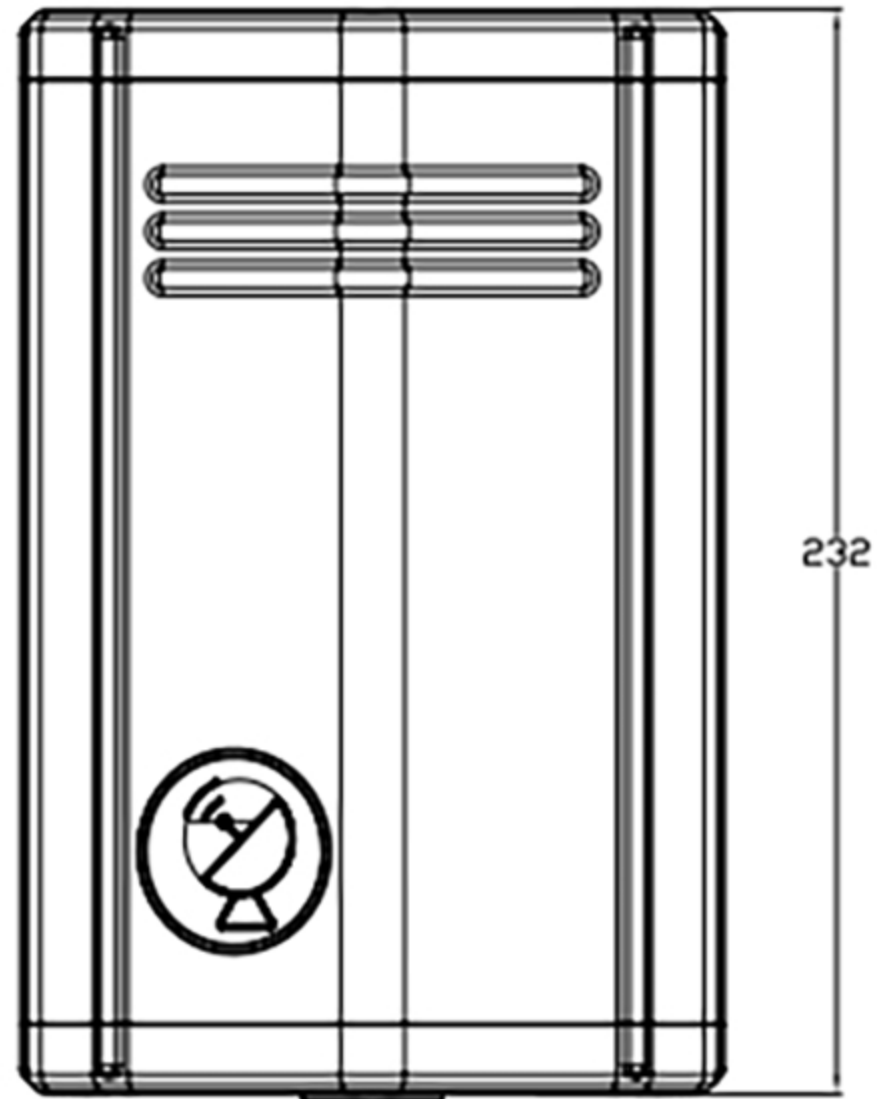

REV	ECO NO.	APPD
A		

x ± 0.2	x' ± 0.2'	UNITS mm	NAME (INTENDED USE)		
.x ± 0.1	.x' ± 0.1'	WEIGHT kg	001-0001-001		
.xx ± 0.01	.xx' ± 0.01'	FINISH	PART NO. (INTENDED USE)	TITLE:	
.xxx ±	.xxx' ±		001-0001-001	Racking Sensor Light	
			APPD:	SKU: RACKSENLT	
			CHKD:		
			DR: 15/04/22		
			SCALE	SHEET	REV.
			1/1	1/1	A