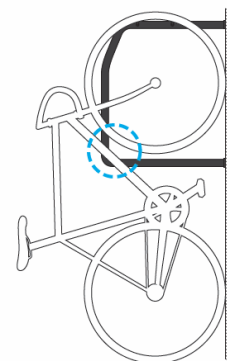

Securing Guide

Fix to a wall using 4x fasteners or Shear Nuts

Shown with M8 x 40mm fastener

Shown with M8 x 40mm Shear Nuts

Fix to a frame using 4x bolts or Tek Screws

Shown with M10 x 60mm Bolt, Washer & Nut

Shown with Tek Screw

Recommended Spacing

For a seamless installation, ensure your bike rack is installed on a flat surface.

Safety Xpress recommends you put the safety of yourself and others first when installing your bike rack. Please be mindful of using and wearing the correct safety gear.