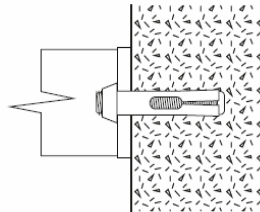

Securing Guide

Fix to a wall using 4x fasteners or Shear Nuts

Shown with M8 x 40mm fastener

Shown with M8 x 40mm Shear Nuts

Fix to a frame using 4x bolts or Tek Screws

Shown with M10 x 60mm Bolt, Washer & Nut