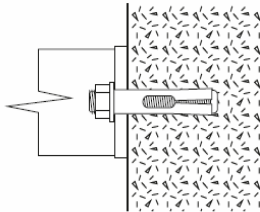

Product Information & Installation Information

Wall Mount Bike Rack

SKU: WMBIKERACK

Description: Wall mount bike rack

Material: Galvanised steel powder coated black

Height: 700mm

Depth: 600mm

Width: 125mm

Securing Guide

Fix to a wall using 4x fasteners or Shear Nuts

Shown with M8 x 40mm fastener

Shown with M8 x 40mm Shear Nuts

Fix to a frame using 4x bolts or Tek Screws

Shown with M10 x 60mm Bolt, Washer & Nut