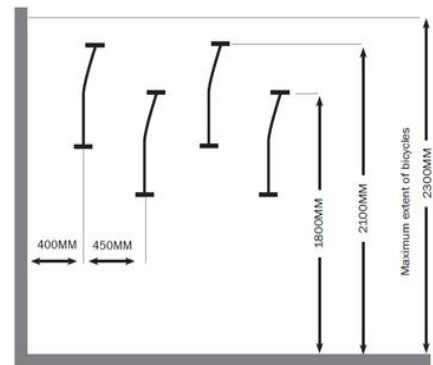

Securing Guide

Fix to a wall using 4x fasteners or Shear Nuts

Shown with M8 x 40mm fastener

Shown with M8 x 40mm Shear Nuts

Fix to a frame using 4x bolts or Tek Screws

Shown with M10 x 60mm Bolt, Washer & Nut

Shown with Tek Screw

Recommended Spacing

For a seamless installation, ensure your bike rack is installed on a flat surface.

Safety Xpress recommends you put the safety of yourself and others first when installing your bike rack. Please be mindful of using and wearing the correct safety gear.