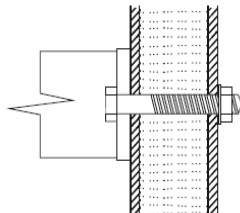

Securing Guide

Fix to a wall using 4x fasteners or Shear Nuts

Shown with M8 x 40mm fastener

Shown with M8 x 40mm Shear Nuts

Fix to a frame using 4x bolts or Tek Screws

Shown with M10 x 60mm Bolt, Washer & Nut