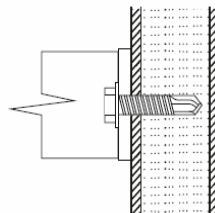

Securing Guide

Fix to a wall using 4x fasteners or Shear Nuts

Shown with M8 x 40mm fastener

Shown with M8 x 40mm Shear Nuts

Fix to a frame using 4x bolts or Tek Screws

Shown with M10 x 60mm Bolt, Washer & Nut