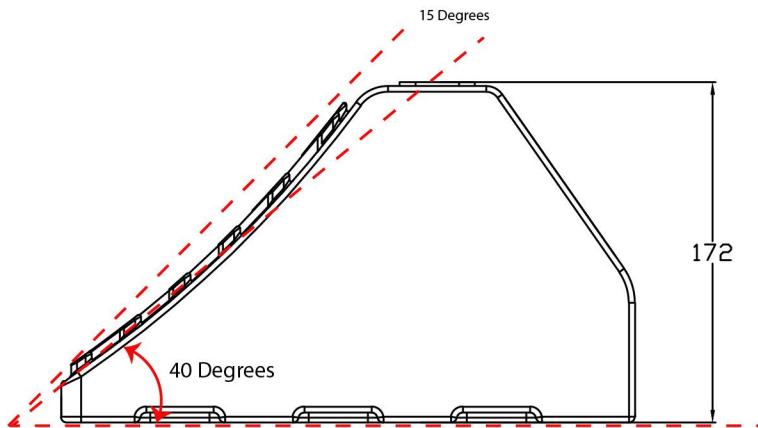

REV	ECD NO.	APPD
A		

UNITS	mm					
WEIGHT	1 kg					
FINISH	Poly	SKU	TITLE:			
Q'TY		WCHOCKC	Wheel Chock For Car/Boat/ Caravan/Trailer			
		CHKD:		SCALE	SHEET	REV.
			1/1	1/1	A	