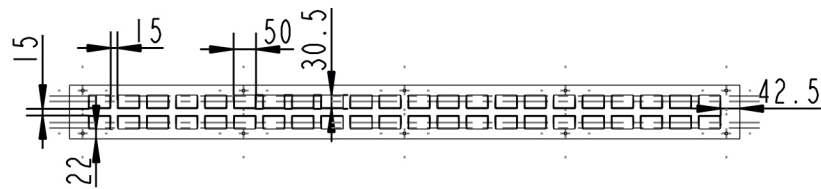

A  
1:2

UNITS mm		SKU: RUMSTRBLYEL
WEIGHT 4.08kg		
x. ±0.2	x. ° ±0.2°	1.5m Rumble Strip - Black / Yellow
.x ±0.1	.x ° ±0.1°	
.xx ±0.01	.xx ° ±0.01°	
.xxx ±	.xxx ° ±	
 		SCALE SHEET REV.
		1/1 1/1 A