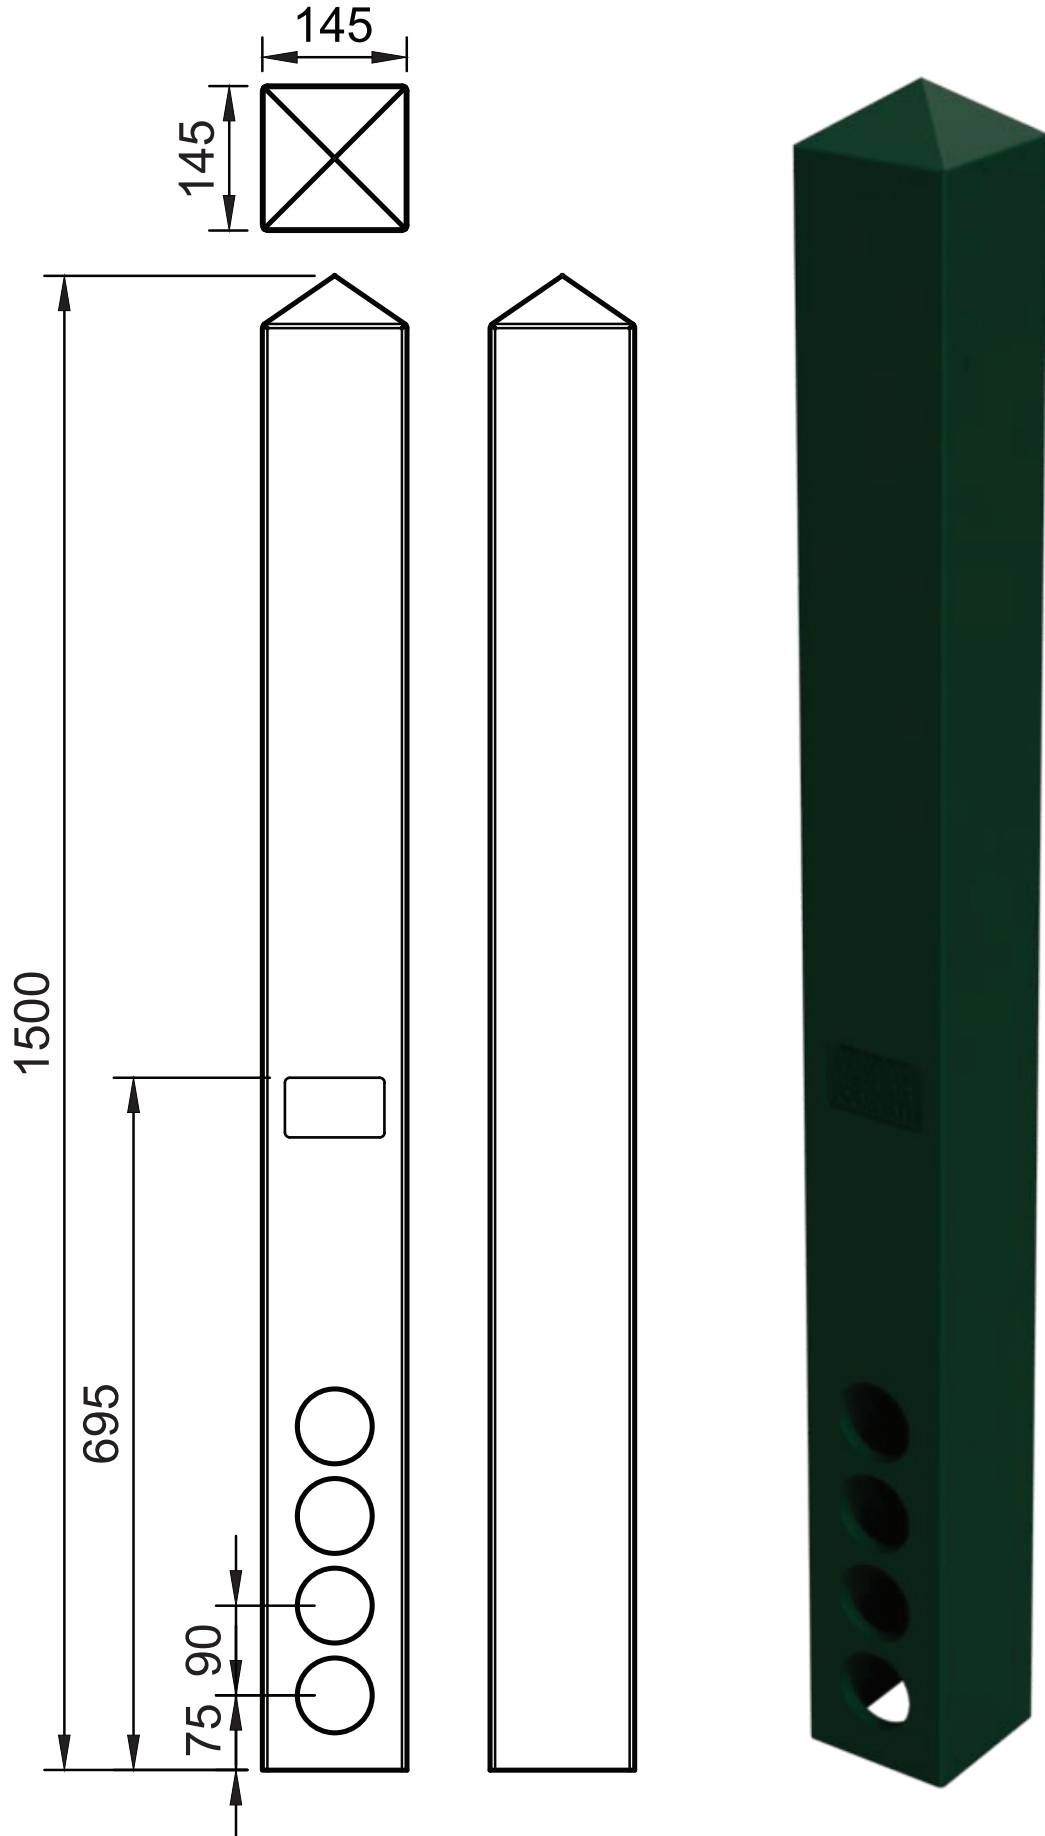

145mm x 145mm Square Bollard 1500mm H

All dimensions are in millimetres (mm) unless specified.