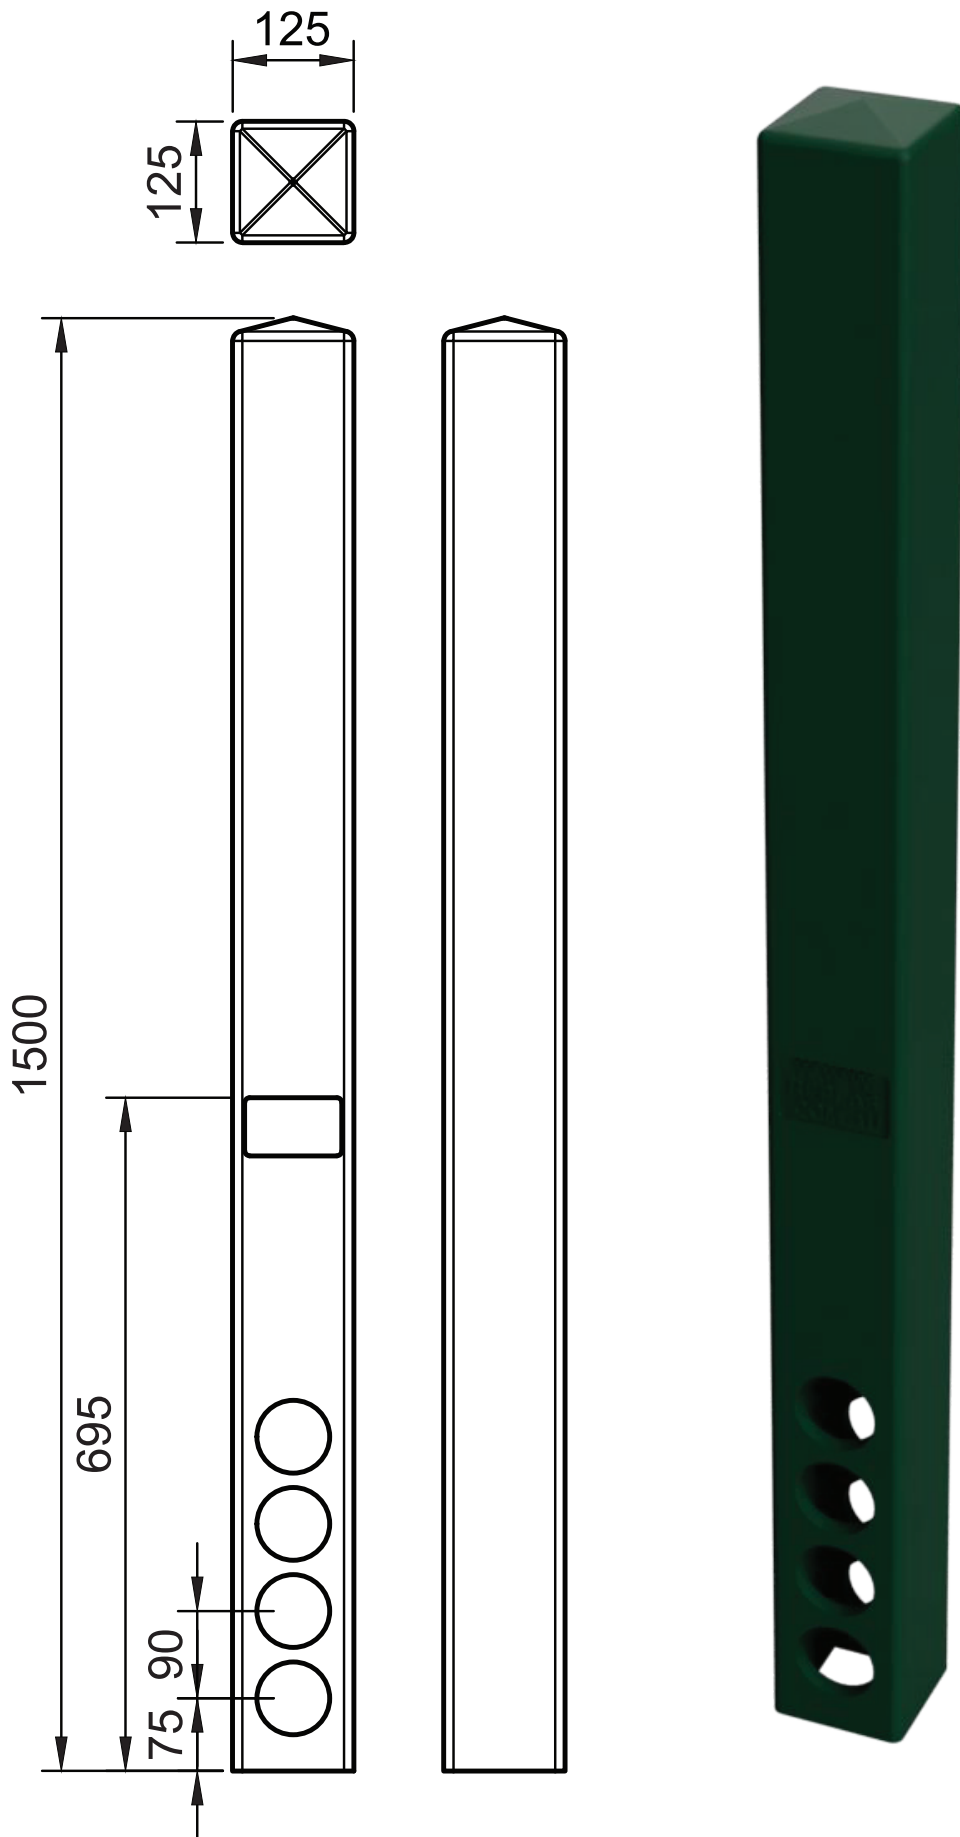

**125mm x 125mm Square Bollard 1500mm H**

All dimensions are in millimetres (mm) unless specified.