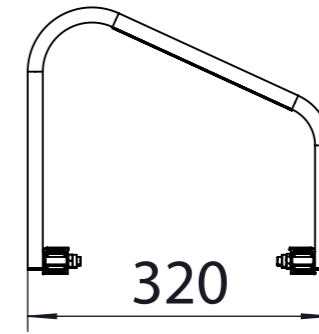

Front View

Left View

Top View

Graphic Model

U型立式自行車架-6位			
PRODUCT VERSION	DATE	PROPORTION	KVS-SBR-U6
		1:8	
		10.119 kg	KAUASS
SHEET OF			