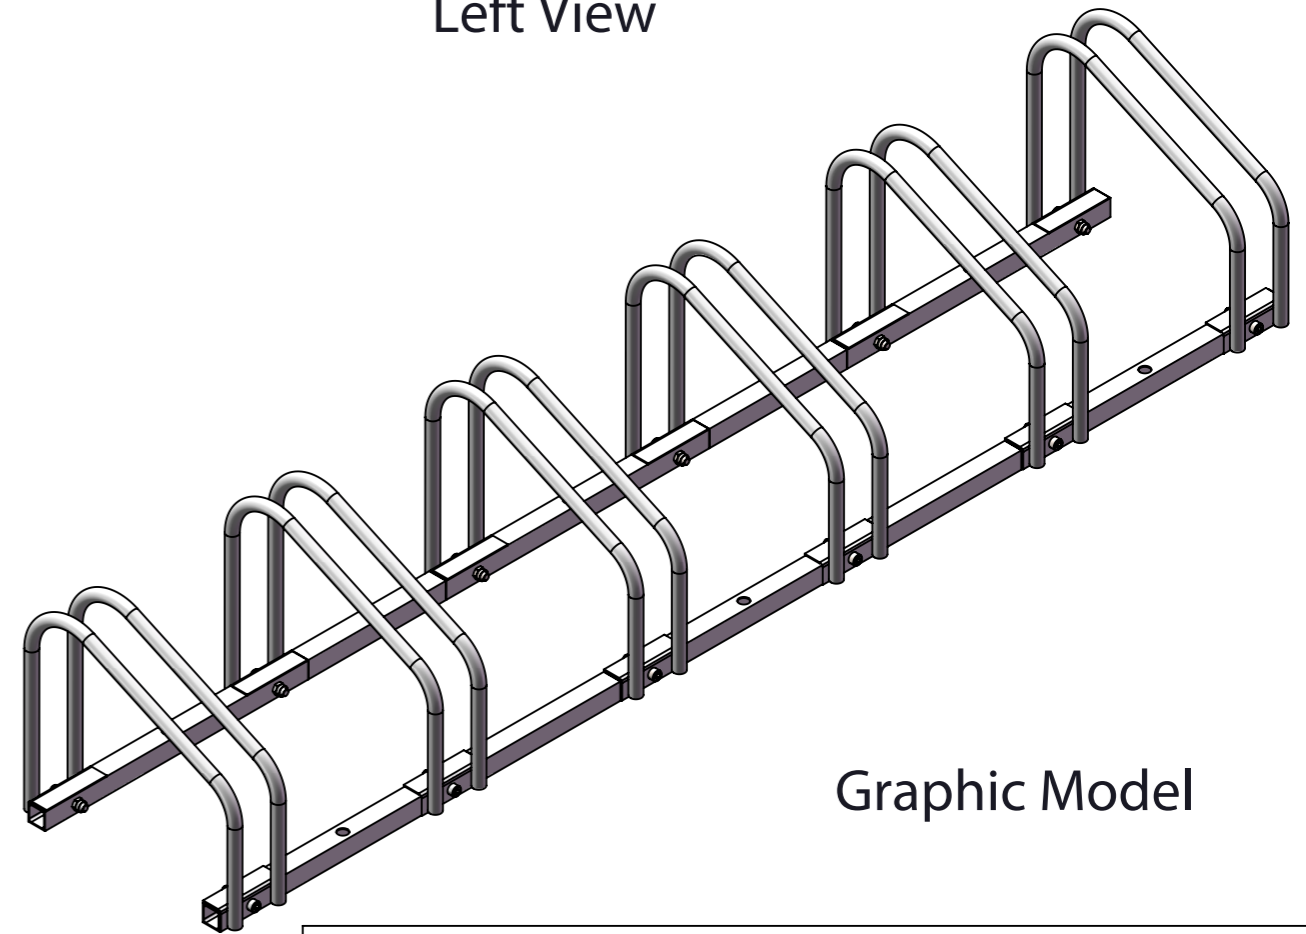

Front View

Left View

Top View

Graphic Model

U型立式自行車架-6位			
PRODUCT VERSION	DATE	PROPORTION	KVS-SBR-U6
		1:8	
		10.119 kg	KAUASS
SHEET OF			