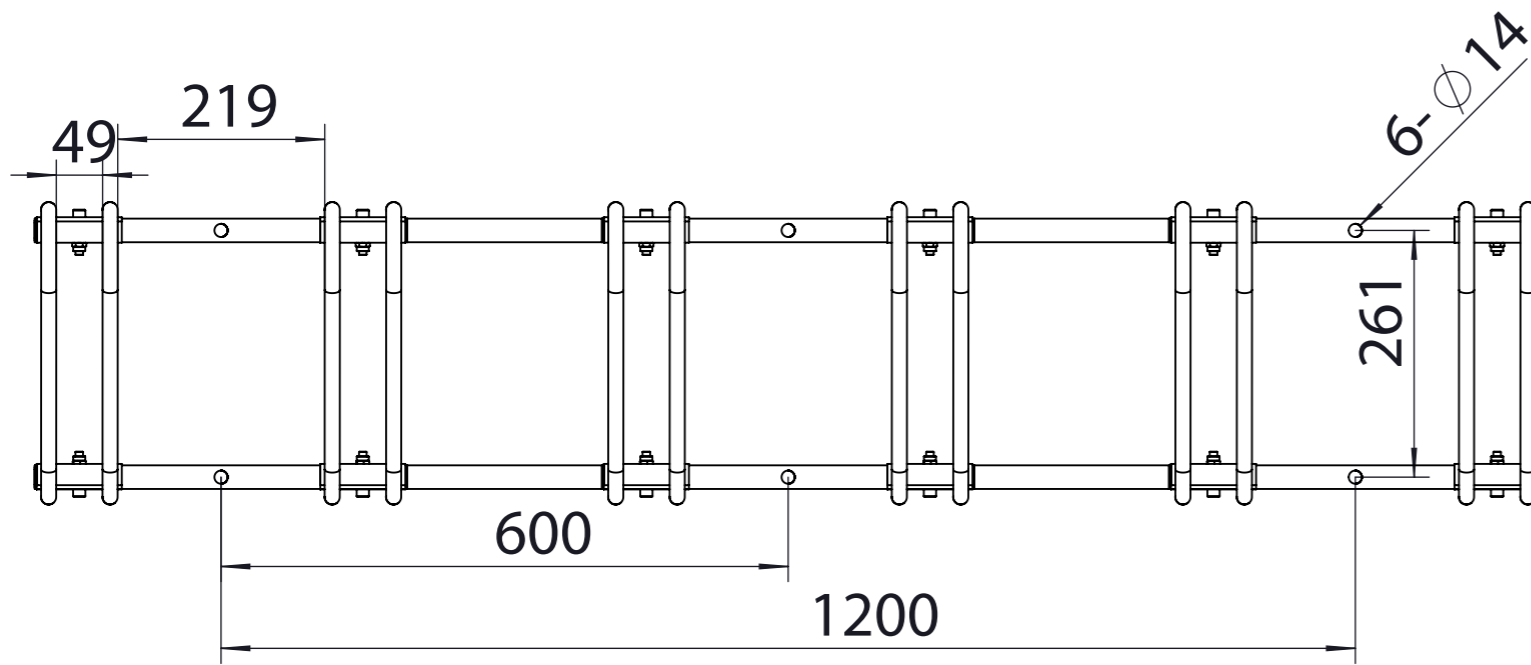

Front View

Left View

Top View

Graphic Model

U型立式自行車架-6位			
PRODUCT VERSION	DATE	PROPORTION	KVS-SBR-U6
		1:8	
		10.119 kg	KAUASS
SHEET OF			