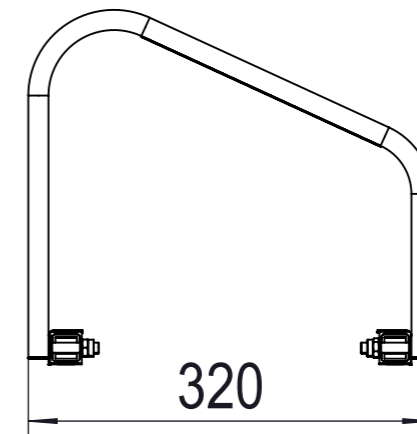

Front View

Left View

Top View

Graphic Model

PRODUCT				Bike Parking Stand To Fit 4 Bikes	
PRODUCT VERSION		PROPORTION	SKU		
		1:6	RBIKERACK4B		
Measurement in MM		weight	6.463 kg		
SHEET OF					