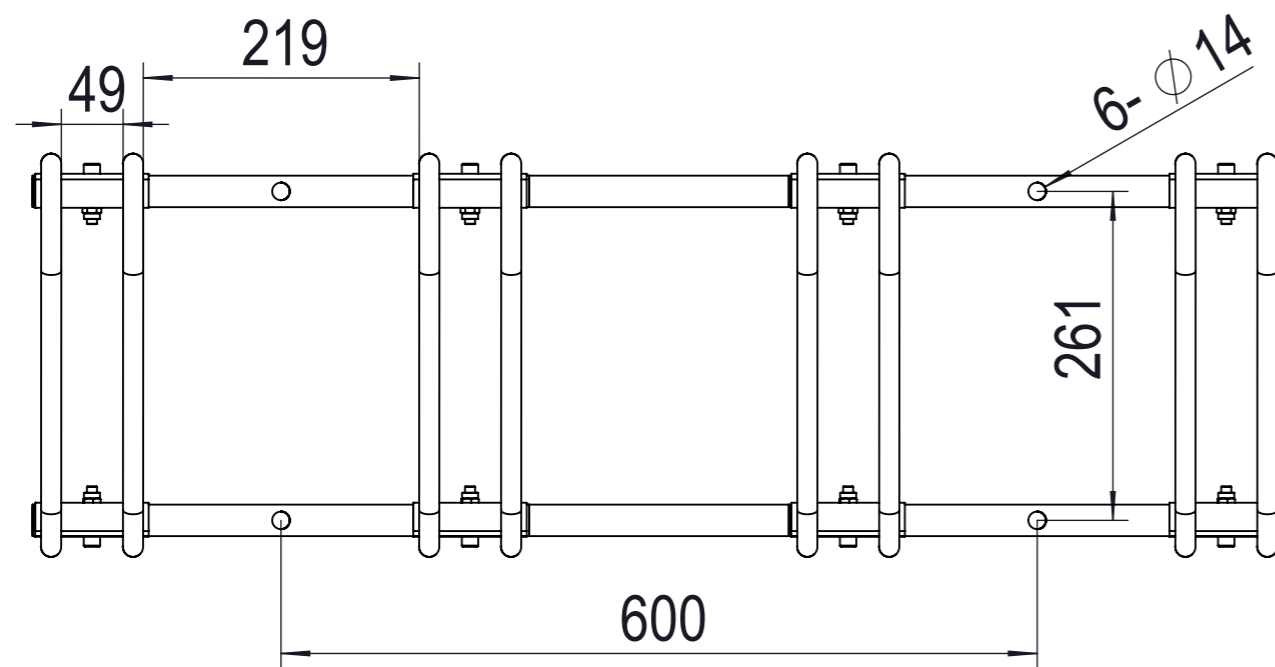

Front View

Left View

Top View

Graphic Model

PRODUCT				Bike Parking Stand To Fit 4 Bikes	
PRODUCT VERSION		PROPORTION	SKU		
		1:6	RBIKERACK4B		
Measurement in MM		weight	6.463 kg		
SHEET OF					