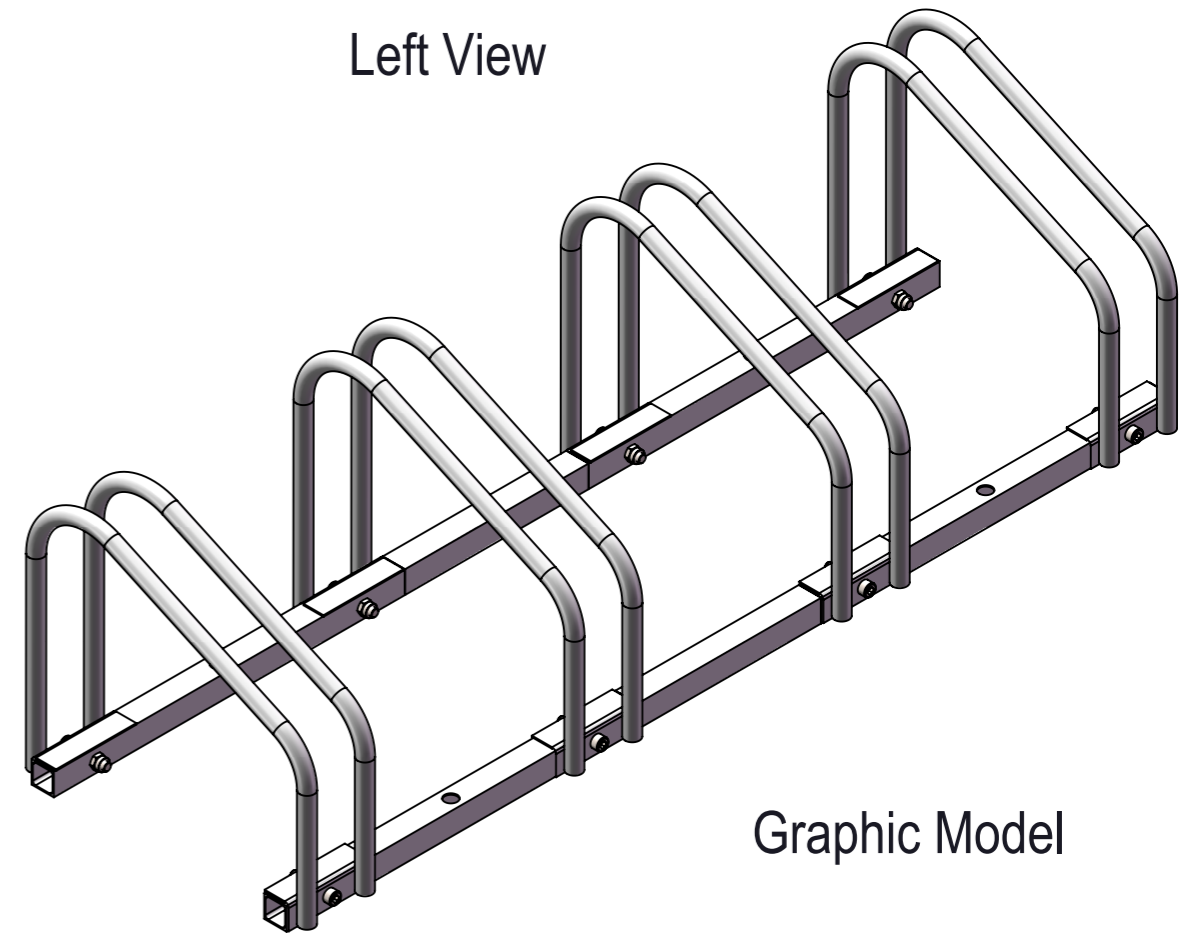

Front View

Left View

Top View

Graphic Model

PRODUCT				Bike Parking Stand To Fit 4 Bikes	
PRODUCT VERSION		PROPORTION	SKU		
		1:6	RBIKERACK4B		
Measurement in MM		weight	6.463 kg		
SHEET OF					