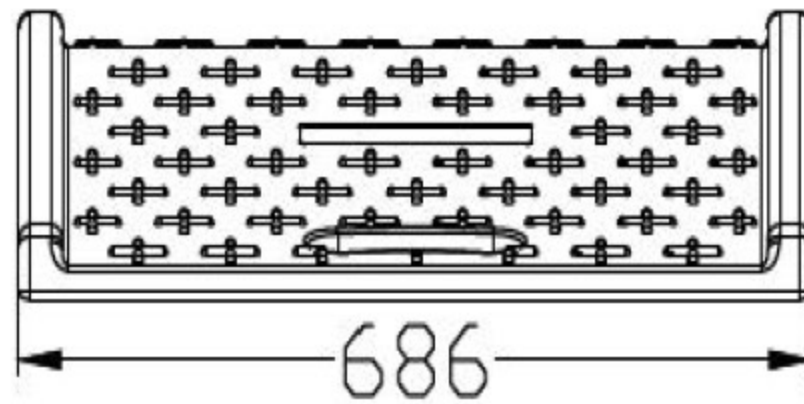

REV	ECO NO.	APPD
A		

**SAFETY Xpress** >>>  
.com.au

TITLE:  
**Light Duty Kerb Ramp**

SKU: **LGTKRAMP**

SCALE	SHEET	REV.
1/1	1/1	A