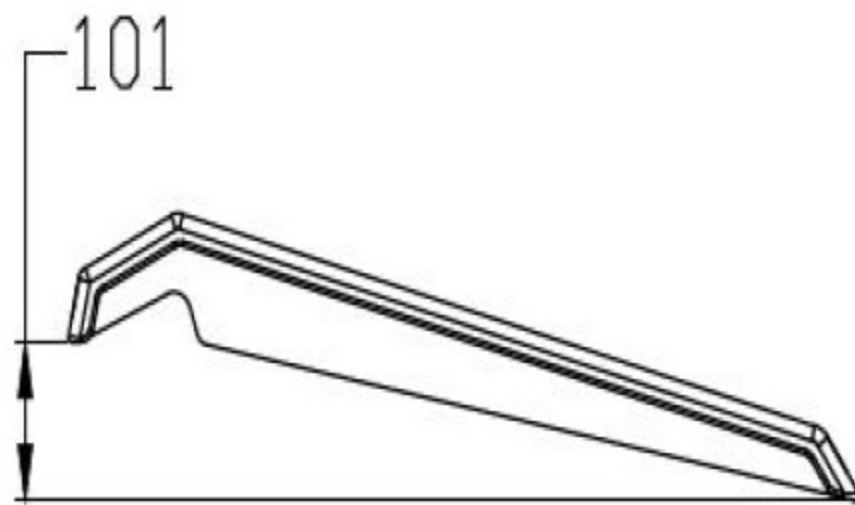

REV	ECO NO.	APPD
A		

**SAFETY Xpress** >>>  
.com.au

TITLE:  
**Light Duty Kerb Ramp**

SKU: **LGTKRAMP**

SCALE	SHEET	REV.
1/1	1/1	A