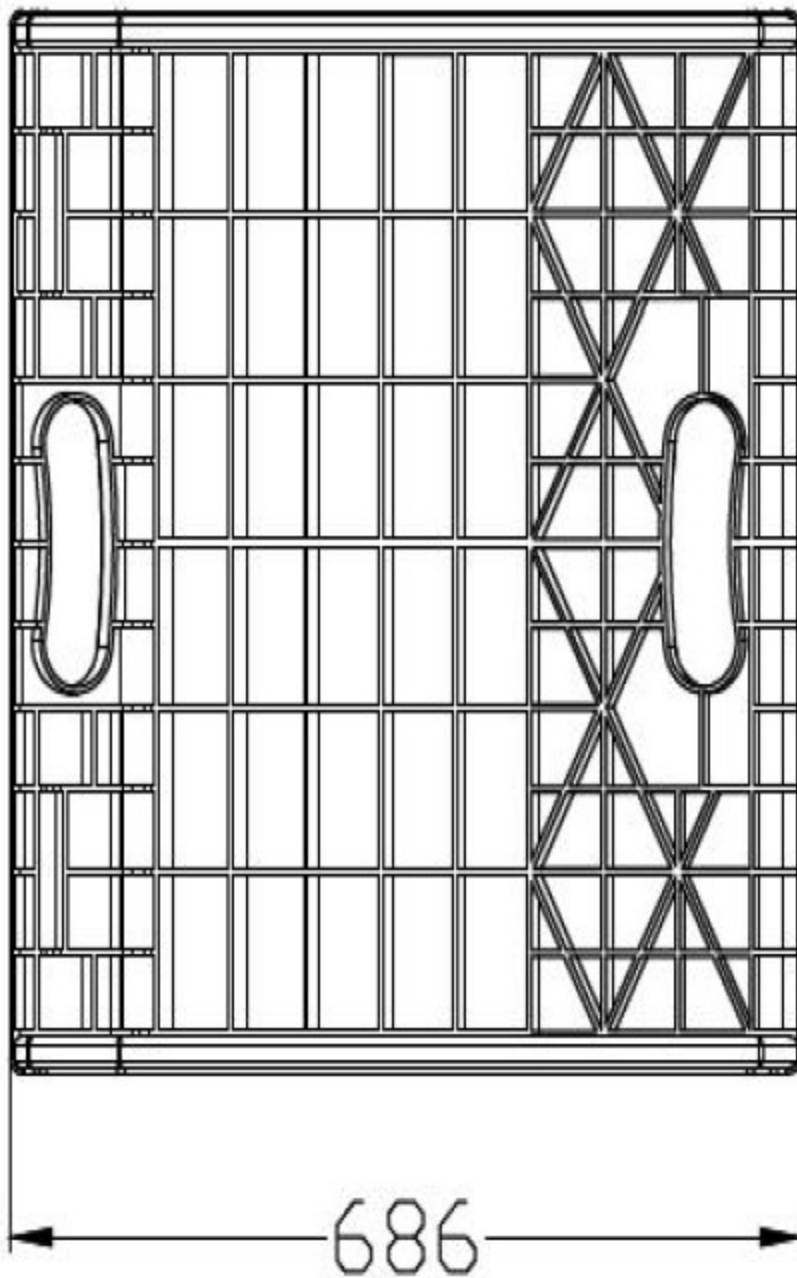

REV	ECO NO.	APPD
A		

**SAFETY Xpress** >>>  
.com.au

TITLE:  
**Light Duty Kerb Ramp**

SKU: **LGTKRAMP**

SCALE	SHEET	REV.
1/1	1/1	A