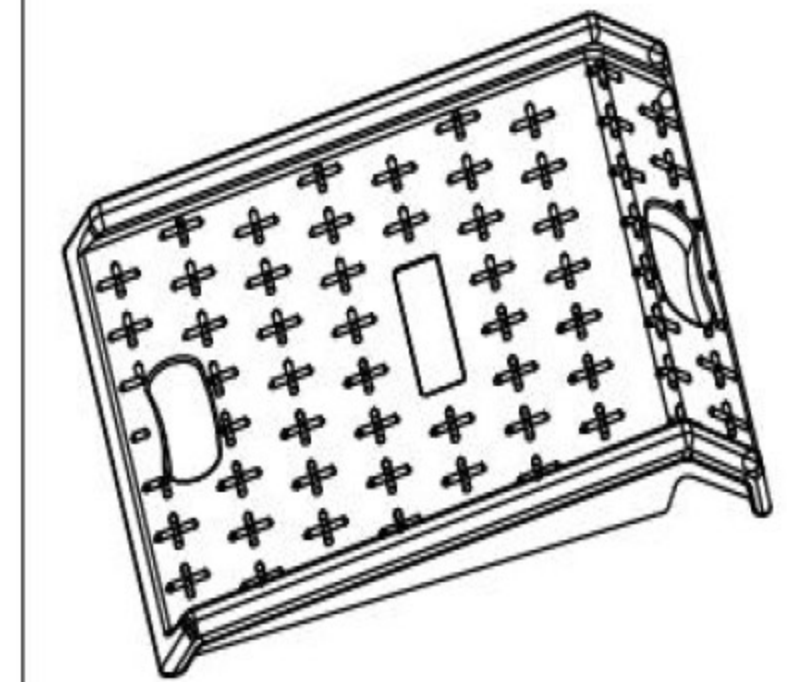

REV	ECO NO.	APPD
A		

**SAFETY Xpress** >>>  
.com.au

TITLE:  
**Light Duty Kerb Ramp**

SKU: **LGTKRAMP**

SCALE	SHEET	REV.
1/1	1/1	A