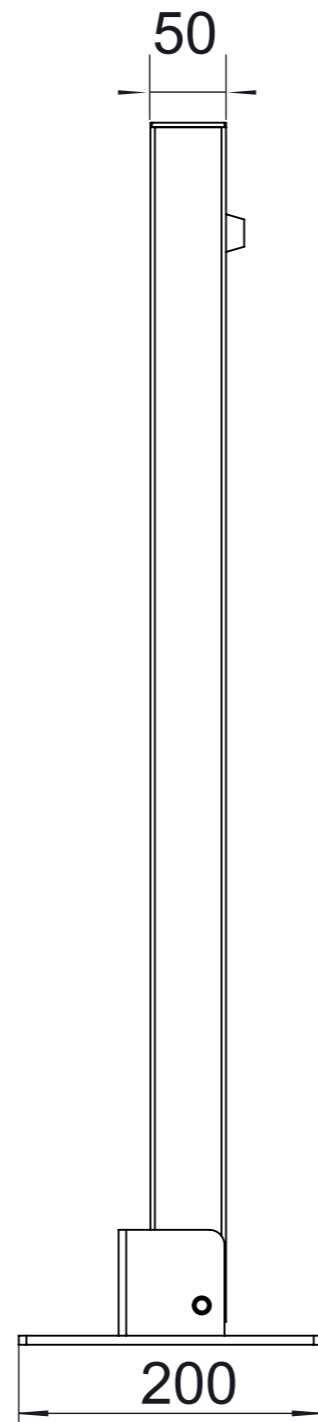

Front View

Left View

Top View

Fold Down Bollard with Pad Lock			
	DATE	PROPORTION	
		1:5	
			SKU
Measurement in mm			FDBOL800PAD