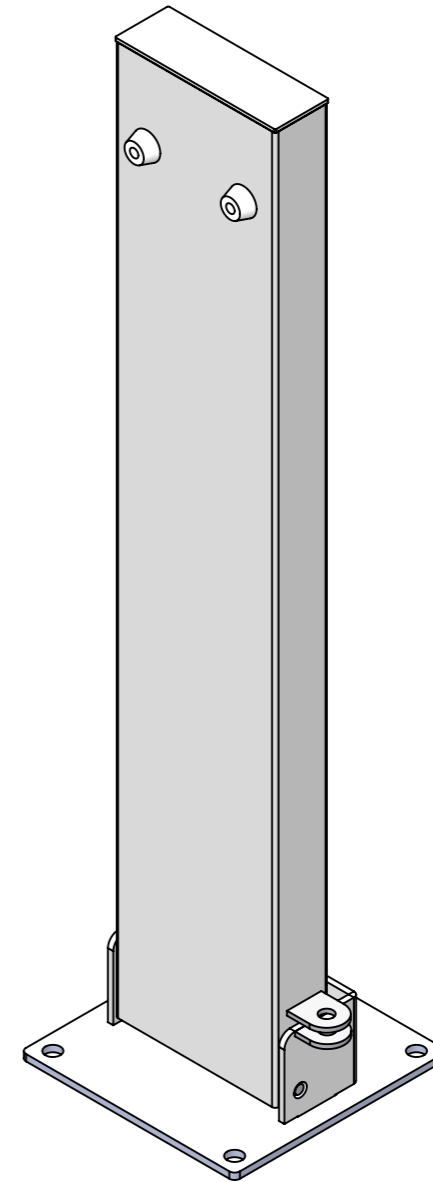

Front View

Left View

Top View

Fold Down Bollard with Pad Lock			
	DATE	PROPORTION	
		1:5	
			SKU
Measurement in mm			FDBOL800PAD