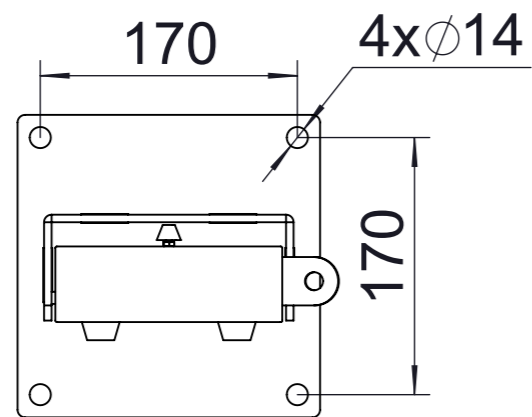

Front View

Left View

Top View

Fold Down Bollard with Pad Lock			
	DATE	PROPORTION	
		1:5	
			SKU
Measurement in mm			FDBOL800PAD