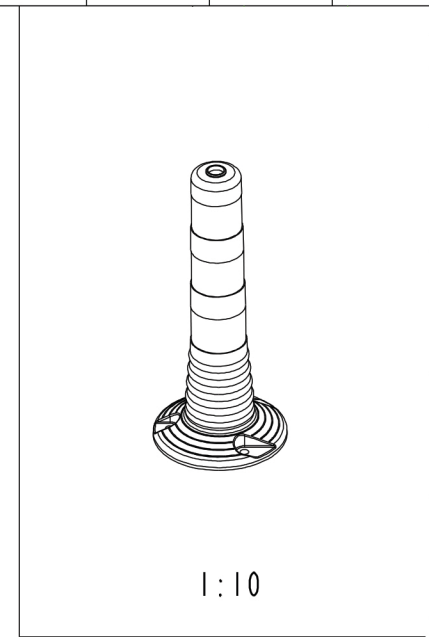

A-A
1:10

1:10

SAFETY
XPRESS
com.au

BOLSF4500R

SCALE	SHEET	REV.
1/1	1/1	A