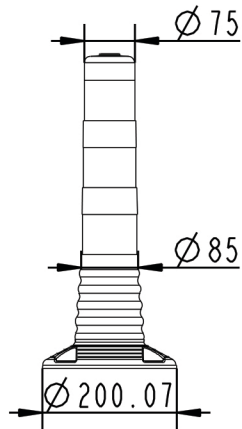

A-A
1:10

1:10

SAFETY
XPRESS
com.au

BOLSF4500R

SCALE	SHEET	REV.
1/1	1/1	A